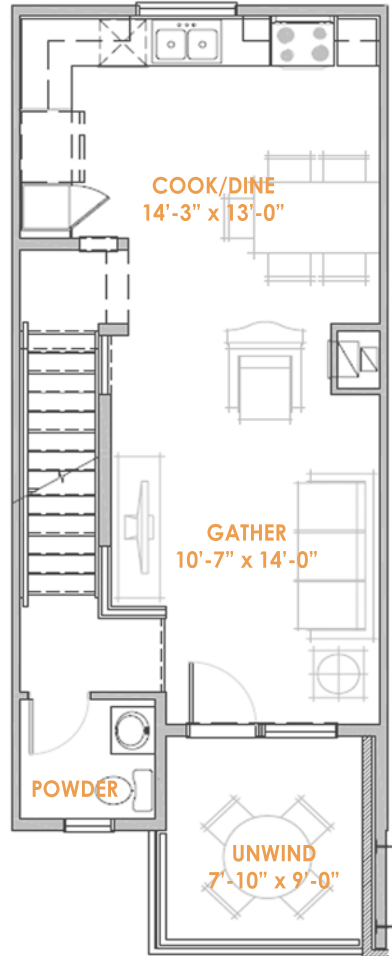

## Central Park Rows

---

**CURTIS**

1,166 SF

[newtownbuilders.com](http://newtownbuilders.com)

**Arrive & Outdoor Living**  
198 SF

Plan 1106

**Live, Eat & Play**  
490 SF

**Sleep**  
478 SF

**CURTIS**  
1,166 SF

[newtownbuilders.com](http://newtownbuilders.com)