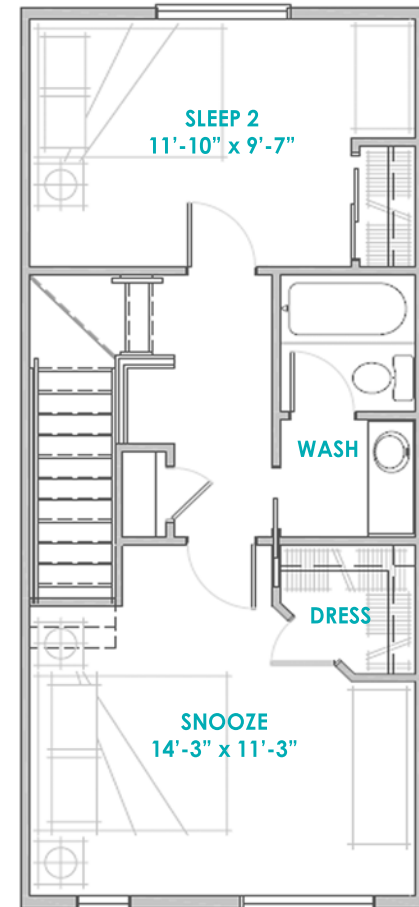

## Central Park Rows

---

**CURTIS**

1,166 SF

[newtownbuilders.com](http://newtownbuilders.com)

**Arrive & Outdoor Living**  
198 SF

Plan 1106

**Live, Eat & Play**  
490 SF

**Sleep**  
478 SF

**CURTIS**  
1,166 SF

[newtownbuilders.com](http://newtownbuilders.com)